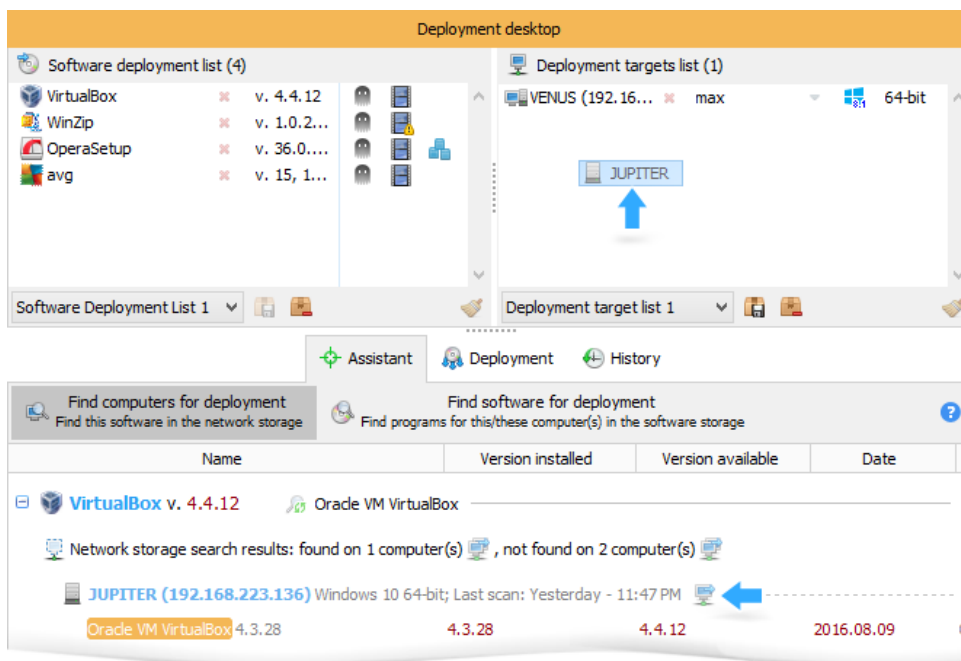

И это ещё не всё...

Используйте помощник обновлений, чтобы быстро выявлять устаревшее ПО на компьютерах сети, просматривать историю развёртываний и делать многие другие полезные вещи!

Цена и условия

Цена лицензии на Total Software Deployment начинается от 2 800.00 руб. Все пользователи имеют право на бесплатную поддержку и обновления.

Подробнее на этой странице:

<http://www.softinventive.ru/store/total-software-deployment/>

О компании

Компания Softinventive Lab была основана в 2006 году группой молодых энтузиастов. Все начиналось с обычных желаний: попробовать свои силы, найти свое место и просто заявить о себе. Совсем скоро желание переросло в страстное увлечение.

Телефон:

+7 (499) 212 2043